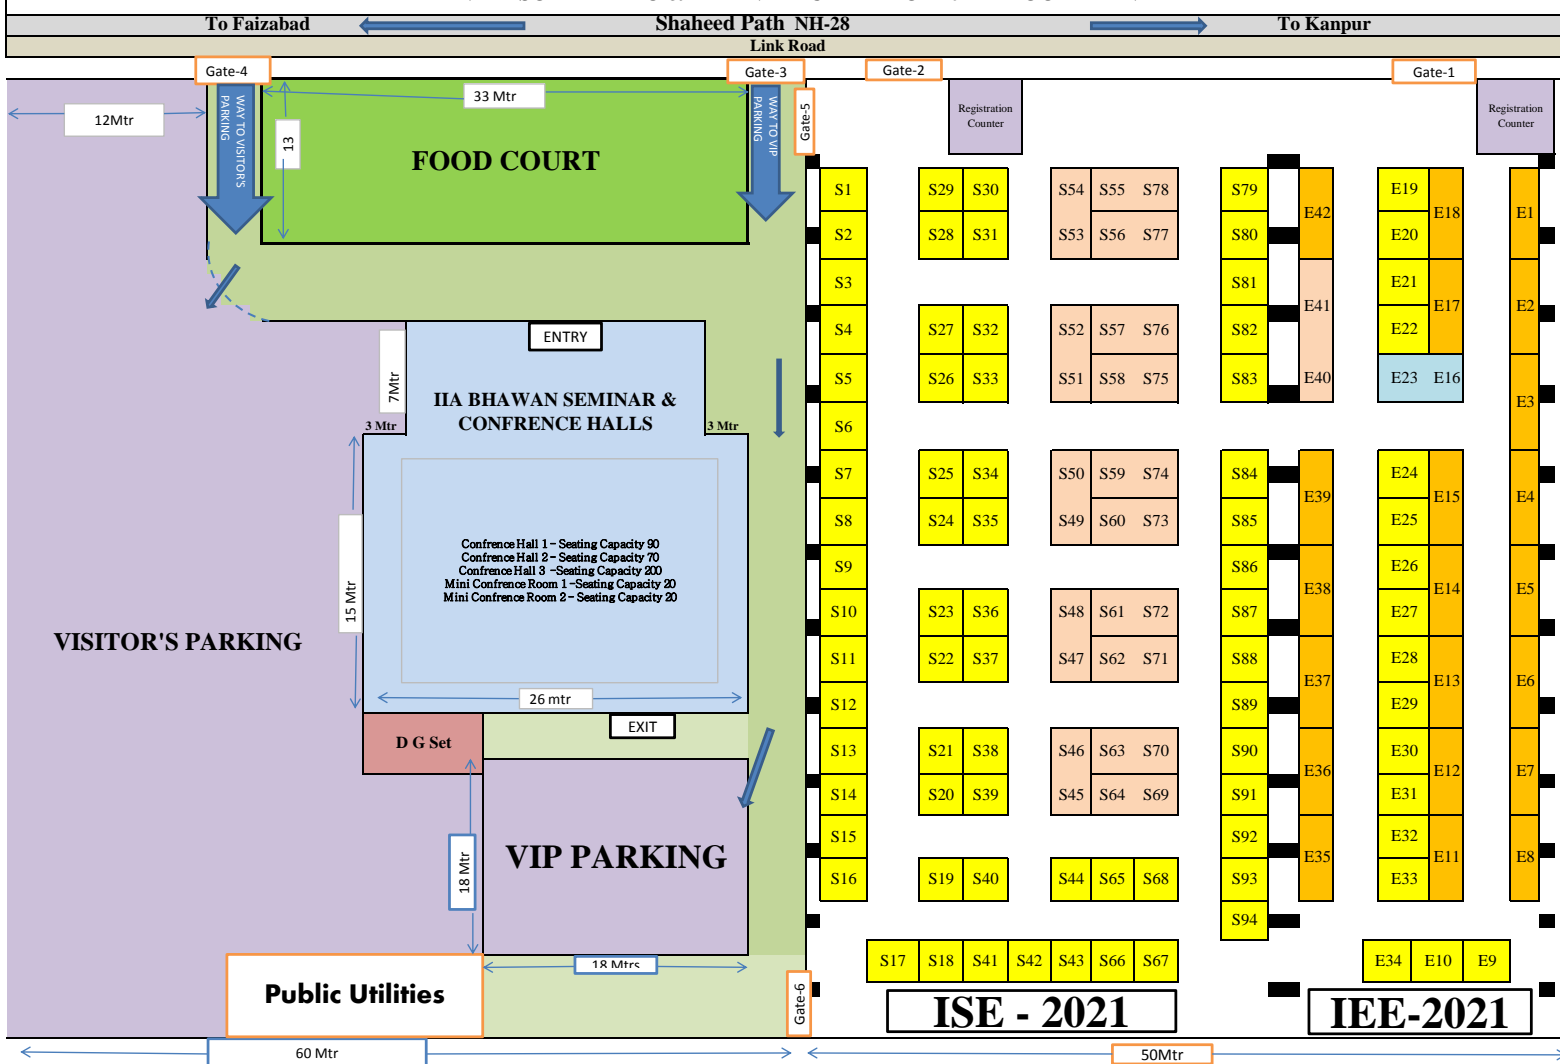

# INDIA SOLAR EXPO & IIA E-VEHICLE EXPO - 2021 FLOOR PLAN

- General Stall 9 Sqm.
- General Stall 12 Sqm.
- General Stall 15 Sqm.
- General Stall 18 Sqm.